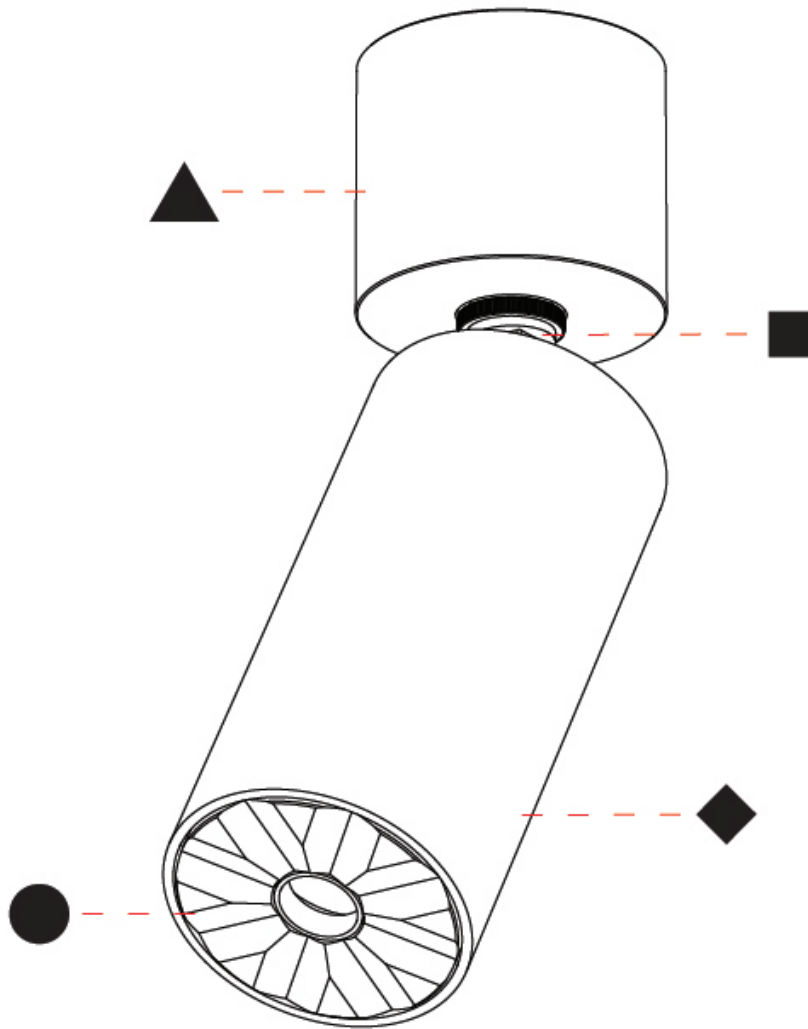

A3D376-

PROJECT	_____
TYPE	_____
SPECIFIER	_____
QUANTITY	_____
DATE	_____

A