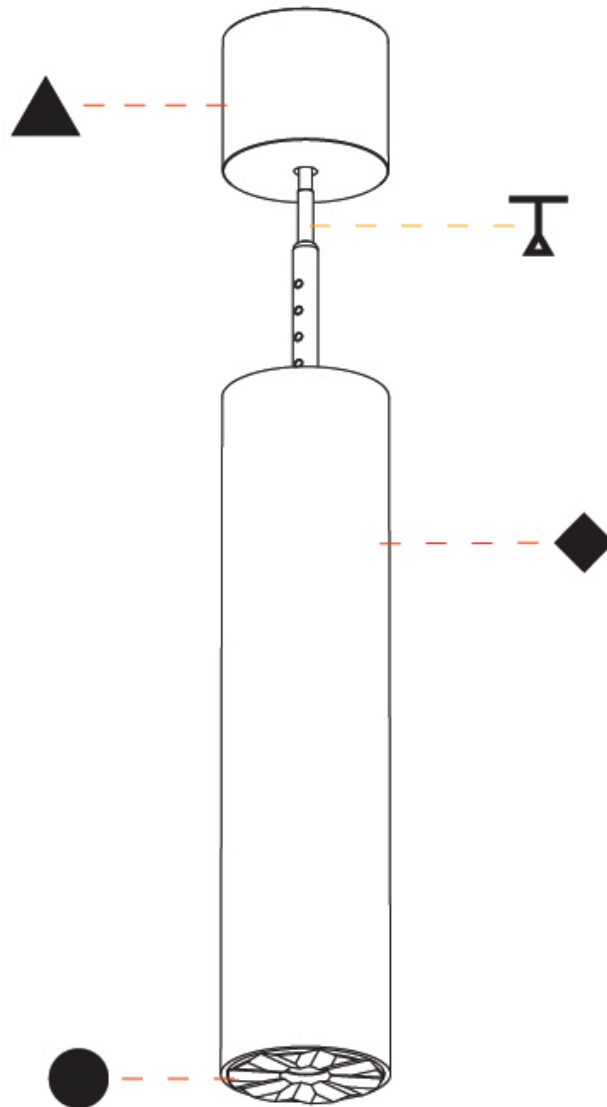

STUDIO COLLECTION 2 SUSPENSION

A300805-

PROJECT _____

TYPE _____

SPECIFIER _____

QUANTITY _____

DATE _____

A